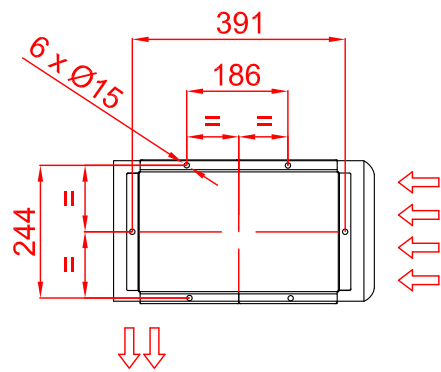

Foot

Floor fixing with foot

L
1000
1500
2000
2500
3000

(\*) On vertical installations, Internal PCBoard and Connection Box are recommended (with price increasing)