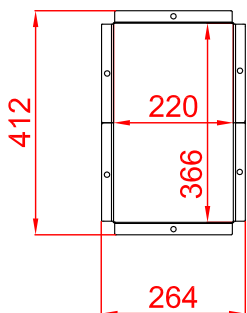

Foot

Floor fixing with foot

L
1000
1500
2000
2500
3000

(\*) On vertical installations, Internal PCBoard and Connection Box are recommended (with price increasing)